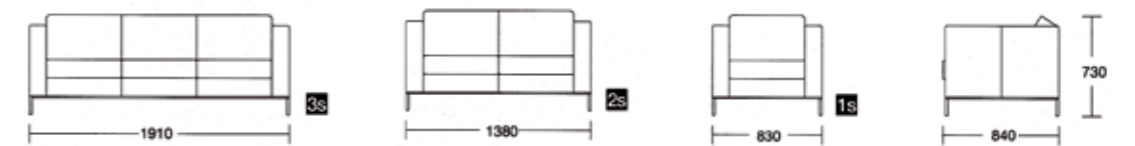

ASTRA27

Polished stainless steel legs. Black leather.