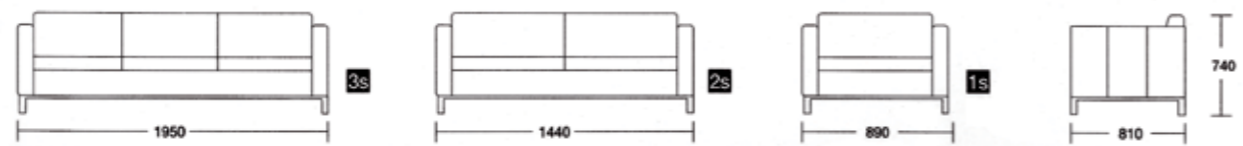

ASTRA27

Polished stainless steel legs. Black leather.