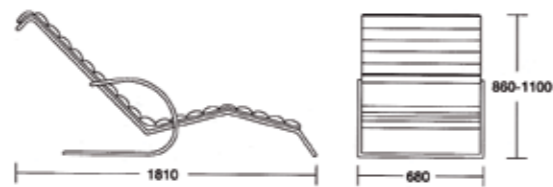

RELAX907

Chrome adjustable frame. Black leather.