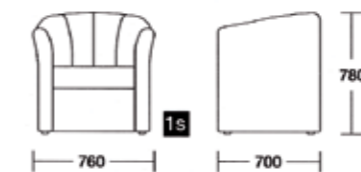

MESH HIGH BACK

- High back
- Height adjustable and swivel headrest
- Height adjustable and swivel arms
- Tension control
- Adjustable lumbar support
- Synchronized knee tilt
- Polished aluminium base

Colours available: Havana black fabric seat, black mesh back

MESH MEDIUM BACK

- Medium back
- Height adjustable and swivel arms
- Polished aluminium base
- Adjustable lumbar support
- Synchronized knee tilt
- Tension control

Colours available: Havana black fabric seat, black mesh back

MESH VISITORS

- Boardroom / visitors chair
- Black polypropylene arm pads
- Mesh back
- Chrome cantilever frame

Colours available: Havana black fabric seat, black mesh back