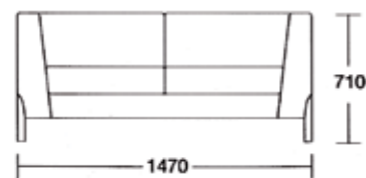

VECTOR38

Polished stainless steel legs. Black leather.