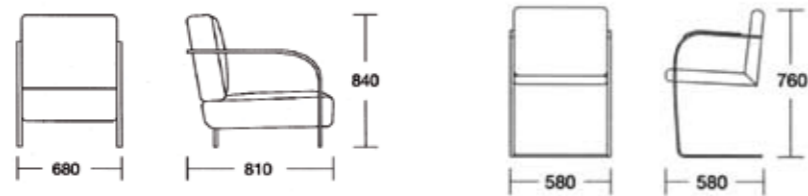

MERCURY16 / JUPITER02

Mercury 16: Polished stainless steel frame. Black leather.
Jupiter 02: Polished stainless steel cantilever frame. Black leather.