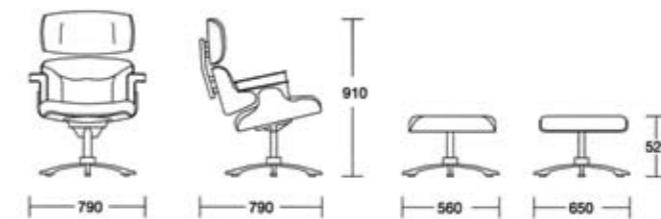

CLASSIC51

Timeless design classic. Formed polished frame. Polished aluminium swivel base. Black leather.