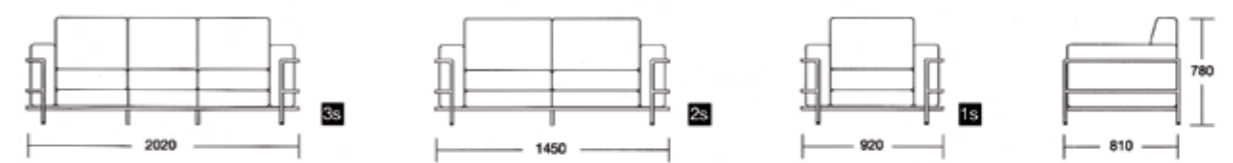

SOLAR01

Classic design. Chrome wrap around frame. Black leather